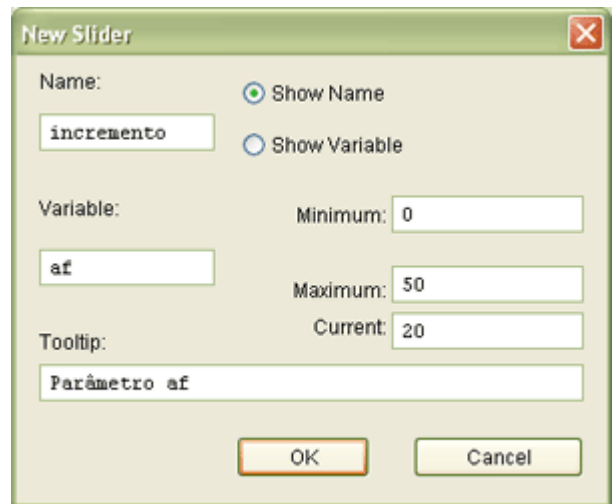

StarLogo Instruction: Turtle Observer

Tooltip: Keyboard Shortcut:

Forever?

New Slider

Name: Show Name Show Variable

Variable: Minimum: Maximum: Current:

Tooltip:

New Button

Name: Show Name Show Instruction

StarLogo Instruction: Turtle Observer

Tooltip: Keyboard Shortcut:

Forever?

S11

S12

S13

S14