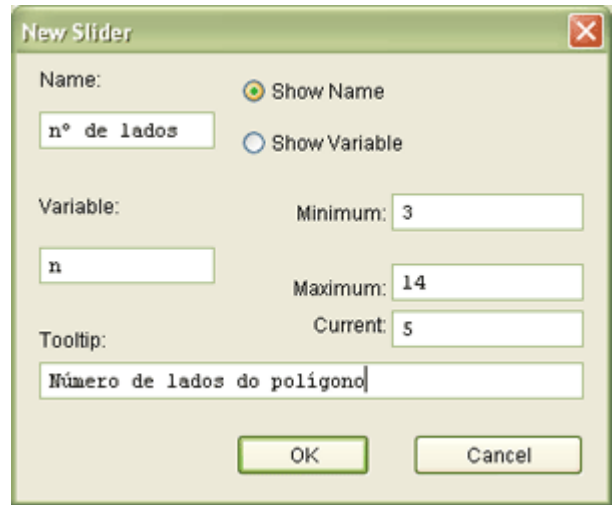

StarLogo Instruction: Turtle Observer

Tooltip: Keyboard Shortcut:

Forever?

New Slider

Name: Show Name Show Variable

Variable: Minimum: Maximum: Current:

Tooltip:

New Button

Name: Show Name Show Instruction

StarLogo Instruction: Turtle Observer

Tooltip: Keyboard Shortcut:

Forever?

S11

S12

S13

S14